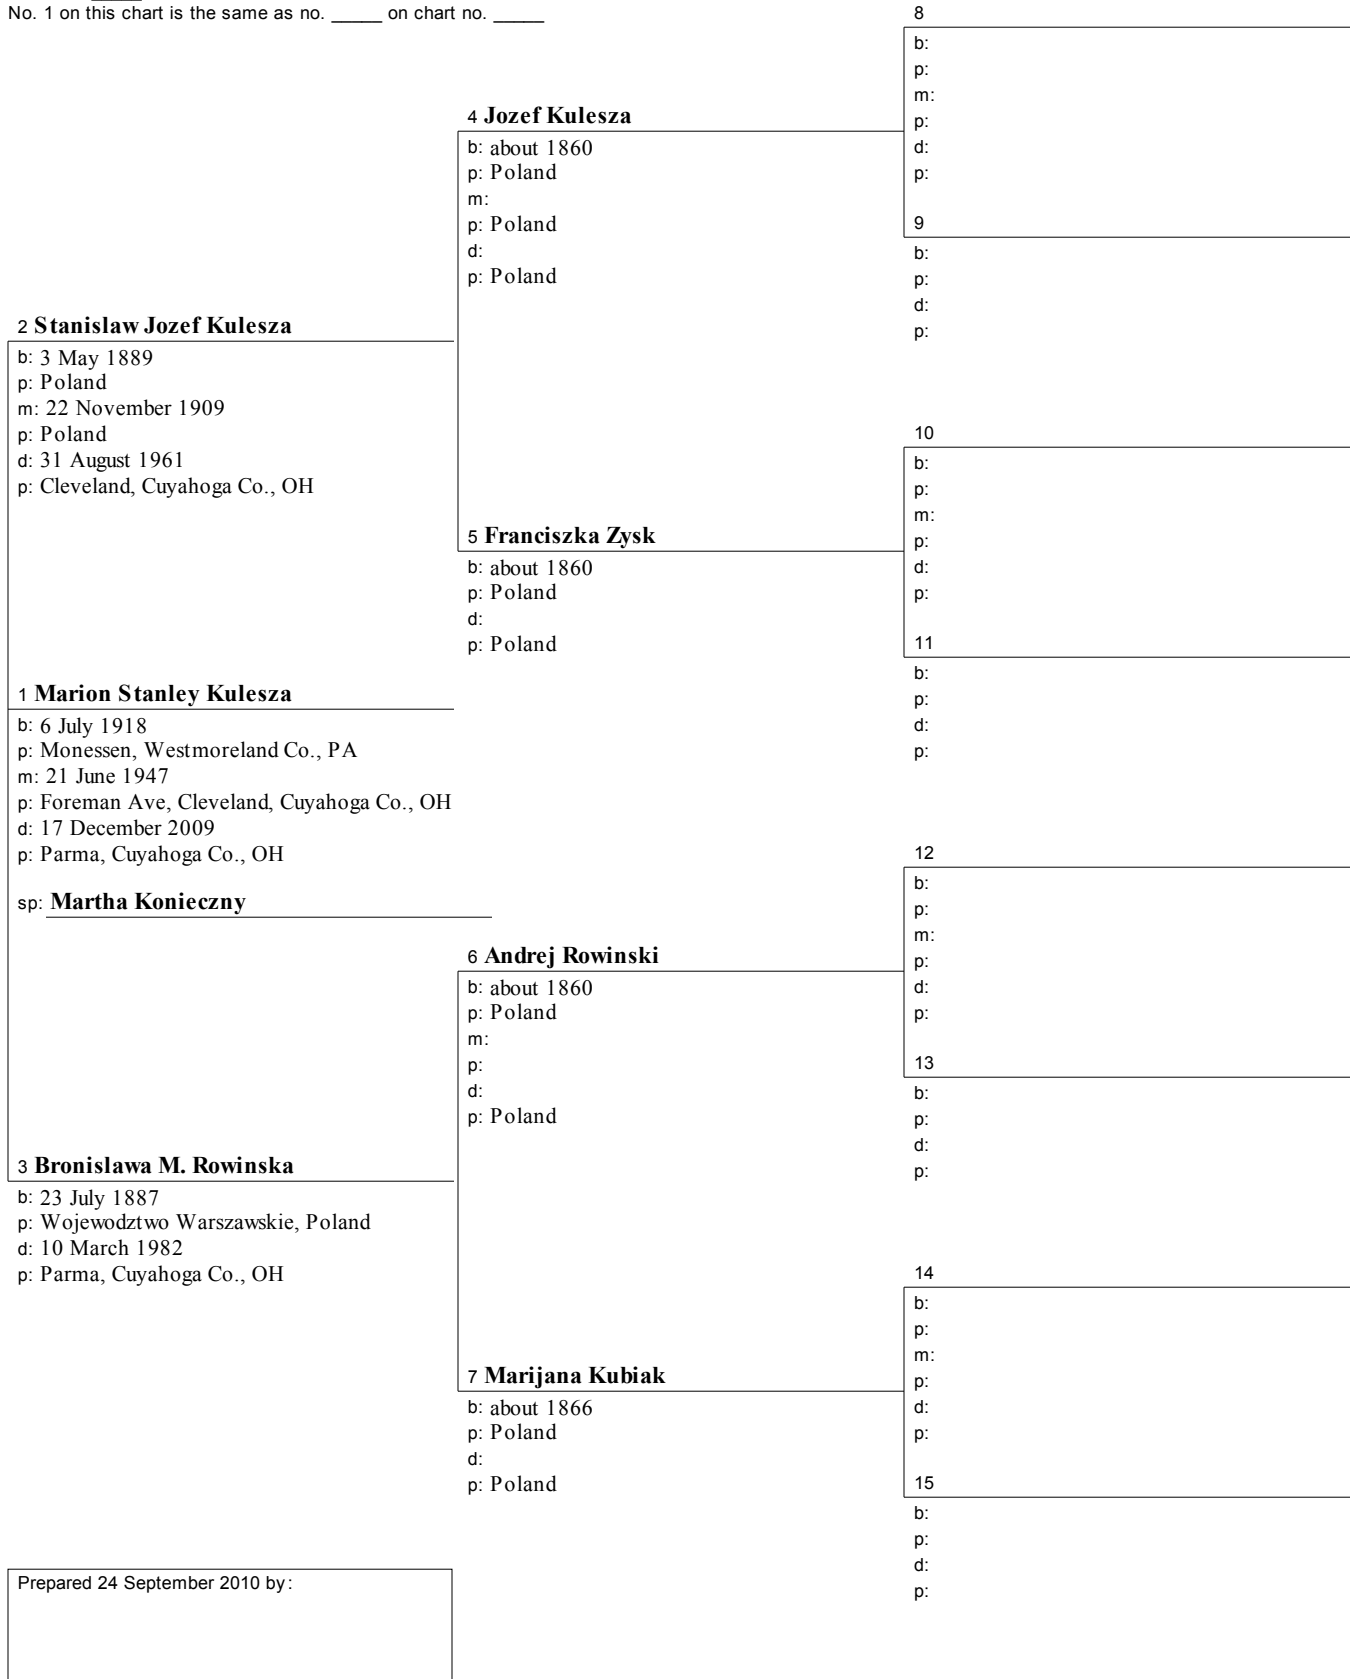

Pedigree Chart - Marion Stanley Kulesza

24 September 2010

Chart no. _____

No. 1 on this chart is the same as no. _____ on chart no. _____

KONIECZNY

Martha (b. 1926) . . . 1

KUBIAK

Marijana (b. 1866) . . . 1

KULESZA

Jozef (b. 1860) . . . 1

Marion Stanley (b. 1918) . . . 1

Stanislaw Jozef (b. 1889) . . . 1

ROWINSKA

Bronislawa M. (b. 1887) . . . 1

ROWINSKI

Andrej (b. 1860) . . . 1